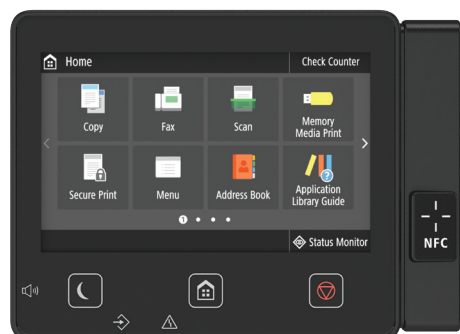

COST CONTROL

Designed with your bottom line in mind, the Canon imageRUNNER 1643iF helps minimise costs and maximise reliability while the robust design helps ensure dependable operation. Canon's uniFLOW® software can help control costs by managing, tracking, and charging back usage. And simple-to-replace, high-yield consumables help keep work moving while achieving a low cost per page.